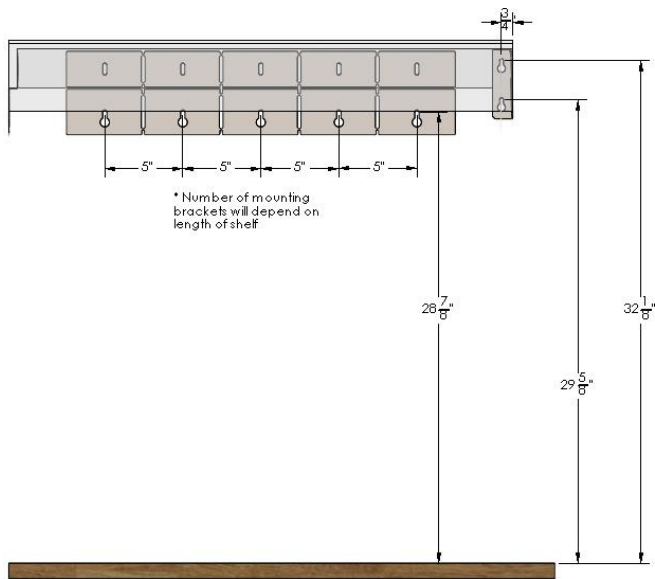

Standard Equipment:

5", 7", 10" or custom length shelf (5" to 30") with heavy gauge support brackets.

Optional Configurations:

All shelves longer than 10" can be supplied with an opening for trash. The 6" opening can either be round (-TCR) or square (-TRS)

WARNING: Cancer and Reproductive Harm
www.P65Warnings.ca.gov

SHELVES

5", 7", 10" Shelves

Custom Shelf to Connect to Wall

Front

Side

Rough-in Front

Rough-in Side