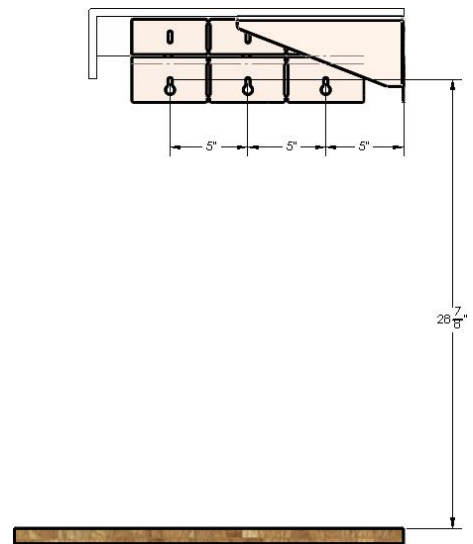

Standard Equipment:

5", 7", 10" or custom length shelf (5" to 30") with heavy gauge support brackets.

Optional Configurations:

All shelves longer than 10" can be supplied with an opening for trash. The 6" opening can either be round (-TCR) or square (-TRS)

WARNING: Cancer and Reproductive Harm
www.P65Warnings.ca.gov

SHELVES

5", 7", 10" Shelves

Custom Shelf to Connect to Wall

Front

Side

Rough-in Front

Rough-in Side