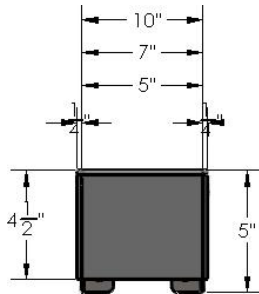

Standard Equipment:

5", 7", 10" or custom length shelf (5" to 30") with heavy gauge support brackets.

Optional Configurations:

All shelves longer than 10" can be supplied with an opening for trash. The 6" opening can either be round (-TCR) or square (-TRS)

Accessibility

Standard Height: The Modus-Vivendi are designed designed to meet all ADA and TAS guidelines when the Modus Vivendi lavatory is mounted at the standard rim height of 34".

Warranty: 5 years limited warranty on material and 3 years limited warranty on components.

WARNING: Cancer and Reproductive Harm
www.P65Warnings.ca.gov

SHELVES

5", 7", 10" Shelves

Custom Shelf to Connect to Wall

Front

Side

Rough-in Front

Rough-in Side