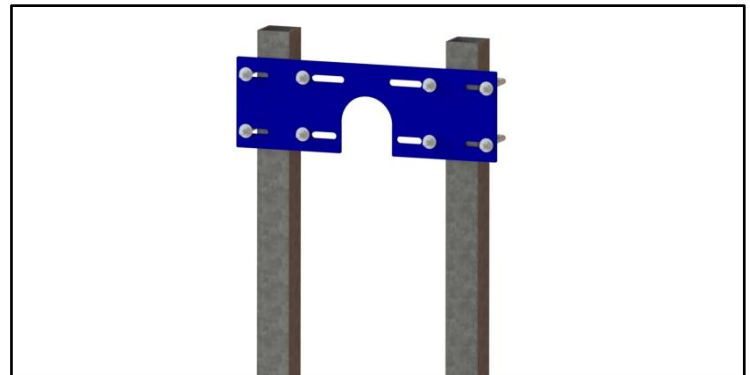

The Modus-Vivendi shelves are supplied with heavy gauge steel mounting brackets.

Anti-microbial

The Modus-Vivendi shelves are manufactured with an anti-microbial agent. The agent is present both on the surface and on the inside of the material and will not dissipate or scratch off. In contact with moisture, anti-microbial ions will be released and effectively kill bacteria.

Standard Equipment:

5", 7", 10" or custom length shelf (5" to 30") with heavy gauge support brackets.

Optional Configurations:

All shelves longer than 10" can be supplied with an opening for trash. The 6" opening can either be round (-TCR) or square (-TRS)

CARRIER PLATE

The Modus-Vivendi lavatories can be supplied with a steel plate for plate carriers. The plate has the hole pattern conforming for any of the Modus-Vivendi lavatories. One plate is required for the MOD25 and VIV20 lavatories, 2 plates are required for the VIV50 lavatory. Fixture support studs and U-bolts are supplied by others.