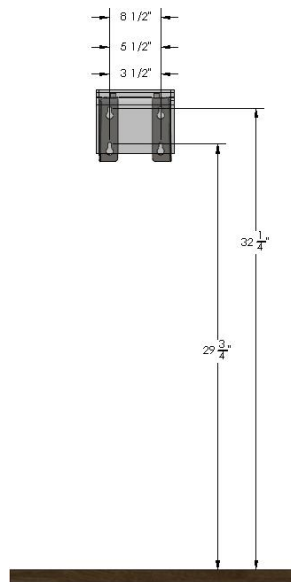

Standard Equipment:

5", 7", 10" or custom length shelf (5" to 30") with heavy gauge support brackets.

Optional Configurations:

All shelves longer than 10" can be supplied with an opening for trash. The 6" opening can either be round (-TCR) or square (-TRS)

Accessibility

Standard Height: The Modus-Vivendi are designed designed to meet all ADA and TAS guidelines when the Modus Vivendi lavatory is mounted at the standard rim height of 34".

Warranty: 5 years limited warranty on material and 3 years limited warranty on components.

WARNING: Cancer and Reproductive Harm
www.P65Warnings.ca.gov

SHELVES

5", 7", 10" Shelves

Custom Shelf to Connect to Wall

Front

Side

Rough-in Front

Rough-in Side