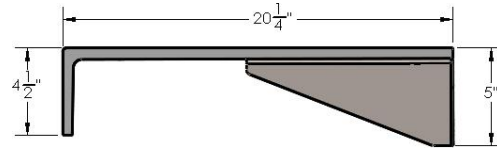

Standard Equipment:

5", 7", 10" or custom length shelf (5" to 30") with heavy gauge support brackets.

Optional Configurations:

All shelves longer than 10" can be supplied with an opening for trash. The 6" opening can either be round (-TCR) or square (-TRS)

Accessibility

Standard Height: The Modus-Vivendi are designed designed to meet all ADA and TAS guidelines when the Modus Vivendi lavatory is mounted at the standard rim height of 34".

Warranty: 5 years limited warranty on material and 3 years limited warranty on components.

WARNING: Cancer and Reproductive Harm
www.P65Warnings.ca.gov

SHELVES

5", 7", 10" Shelves

Custom Shelf to Connect to Wall

Front

Side

Rough-in Front

Rough-in Side