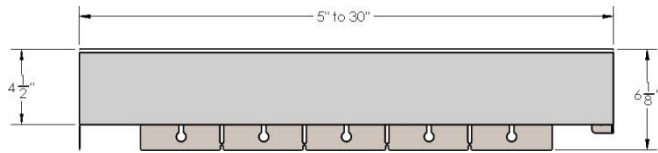

Standard Equipment:

5", 7", 10" or custom length shelf (5" to 30") with heavy gauge support brackets.

Optional Configurations:

All shelves longer than 10" can be supplied with an opening for trash. The 6" opening can either be round (-TCR) or square (-TRS)

Accessibility

Standard Height: The Modus-Vivendi are designed designed to meet all ADA and TAS guidelines when the Modus Vivendi lavatory is mounted at the standard rim height of 34".

Warranty: 5 years limited warranty on material and 3 years limited warranty on components.

WARNING: Cancer and Reproductive Harm
www.P65Warnings.ca.gov

SHELVES

5", 7", 10" Shelves

Custom Shelf to Connect to Wall

Front

Side

Rough-in Front

Rough-in Side